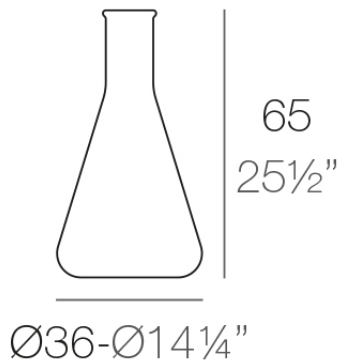

Chemistubes erlenmeyer ø36x65

by Teresa Sapey

CHEMISTUBES, is based on “decontextualization”. A new object is produced through increasing the size (intervention in scale), using different materials to the original one (in this case, the ecological material of resin of polyethylene using the technique of rotational moulding), and changing the original use for which an object was first designed. What a laboratory container was before is now a designer planter decorative IN&OUT item.

Info

Description

Made of polyethylene resin by rotational moulding. 100% Recyclable. Item suitable for indoor and outdoor use. Available in different finishes.

Weight: 3.5 Kg

ERLENMEYER Maceta 65 C = 1,5 L
ERLENMEYER Planter 65 C = ½ gal