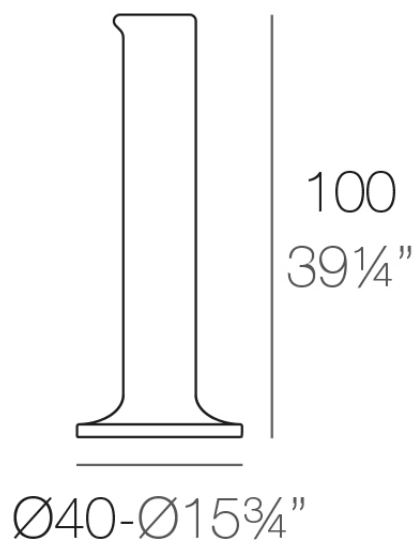

Chemistubes pipe ø40x100

by Teresa Sapey

CHEMISTUBES, is based on “decontextualization”. A new object is produced through increasing the size (intervention in scale), using different materials to the original one (in this case, the ecological material of resin of polyethylene using the technique of rotational moulding), and changing the original use for which an object was first designed. What a laboratory container was before is now a designer planter decorative IN&OUT item.

Info

Description

Made of polyethylene resin by rotational moulding. 100% Recyclable. Item suitable for indoor and outdoor use. Available in different finishes.

Weight: 5 Kg

PIPE Maceta 100

C = 3,5 L

PIPE Planter 100

C = 1 gal

Finishes

finishes

BASIC

Ref. 49057A

white 2001

ecru 2003

tortora 2004