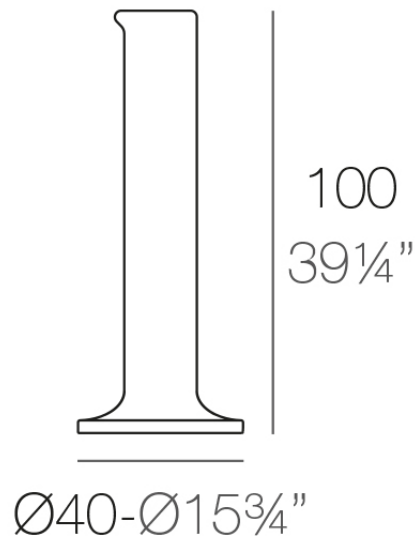

Chemistubes pipe ø40x100

by Teresa Sapey

CHEMISTUBES, is based on “decontextualization”. A new object is produced through increasing the size (intervention in scale), using different materials to the original one (in this case, the ecological material of resin of polyethylene using the technique of rotational moulding), and changing the original use for which an object was first designed. What a laboratory container was before is now a designer planter decorative IN&OUT item.

Info

Description

Made of polyethylene resin by rotational moulding. 100% Recyclable. Item suitable for indoor and outdoor use. Available in different finishes.

Weight: 5 Kg

PIPE Maceta 100

C = 3,5 L

PIPE Planter 100

C = 1 gal

Finishes

finishes

BASIC

Ref. 49057A

white 2001

ecru 2003

tortora 2004