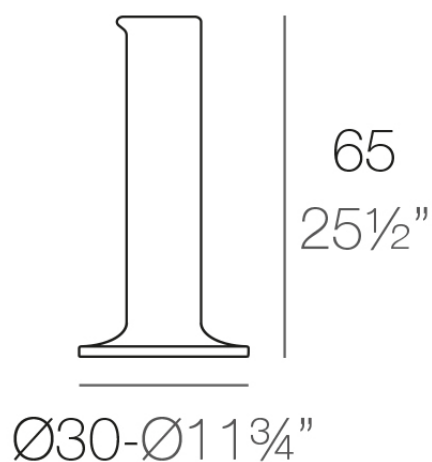

Chemistubes pipe ø30x65

by Teresa Sapey

CHEMISTUBES, is based on “decontextualization”. A new object is produced through increasing the size (intervention in scale), using different materials to the original one (in this case, the ecological material of resin of polyethylene using the technique of rotational moulding), and changing the original use for which an object was first designed. What a laboratory container was before is now a designer planter decorative IN&OUT item.

Info

Description

Made of polyethylene resin by rotational moulding. 100% Recyclable. Item suitable for indoor and outdoor use. Available in different finishes.

PIPE Maceta 65

C = 1,5 L

PIPE Planter 65

C = ½ gal