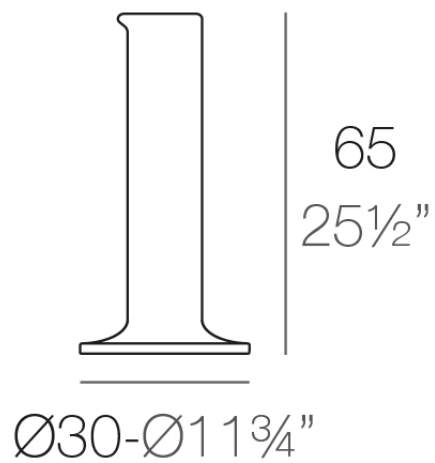

## Chemistubes pipe ø30x65

by Teresa Sapey

CHEMISTUBES, is based on “decontextualization”. A new object is produced through increasing the size (intervention in scale), using different materials to the original one (in this case, the ecological material of resin of polyethylene using the technique of rotational moulding), and changing the original use for which an object was first designed. What a laboratory container was before is now a designer planter decorative IN&OUT item.

### Description

Made of polyethylene resin by rotational moulding. 100% Recyclable. Item suitable for indoor and outdoor use. Available in different finishes.

PIPE Maceta 65

C = 1,5 L

PIPE Planter 65

C = 1/2 gal