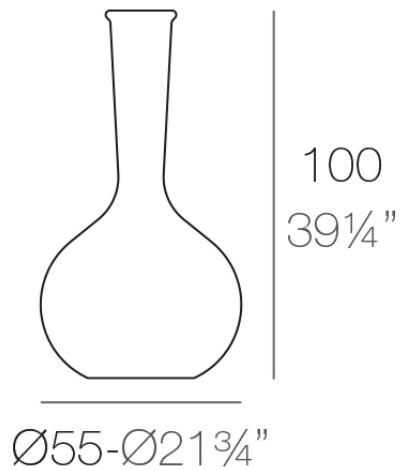

Chemistubes flask ø55x100

by Teresa Sapey

CHEMISTUBES, is based on “decontextualization”. A new object is produced through increasing the size (intervention in scale), using different materials to the original one (in this case, the ecological material of resin of polyethylene using the technique of rotational moulding), and changing the original use for which an object was first designed. What a laboratory container was before is now a designer planter decorative IN&OUT item.

Info

Description

Made of polyethylene resin by rotational moulding. 100% Recyclable. Item suitable for indoor and outdoor use. Available in different finishes.

Weight: 6 Kg

FLASK Maceta 100

C = 5 L

FLASK Planter 100

C = 1 1/2 gal

Finishes

finishes

BASIC

Ref. 49055A

white 2001

ecru 2003

tortora 2004