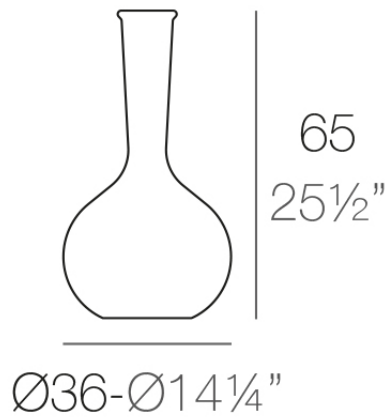

Info

Description

Made of polyethylene resin by rotational moulding. 100% Recyclable. Item suitable for indoor and outdoor use. Available in different finishes.

Weight: 2.5 Kg

FLASK Maceta 65

C = 5 L

FLASK Planter 65

C = 1½ gal