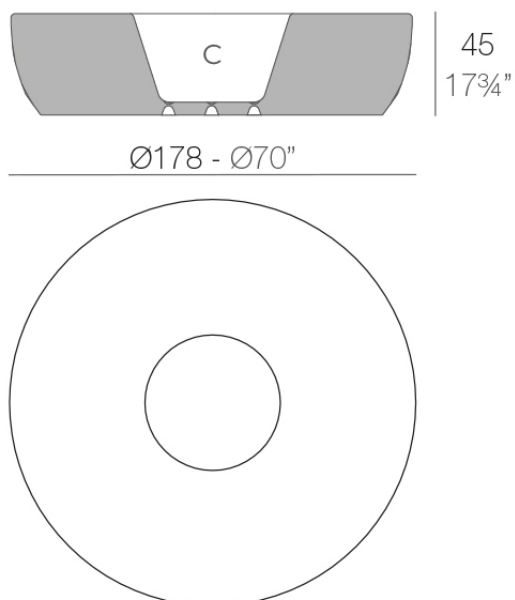

Info

Description

Pot made of polyethylene resin by rotational moulding. 100% Recyclable. Item suitable for indoor and outdoor use. Available in different finishes.

Weight: 60 Kg

VASES Isla. Grosor Acolchado Isla: 4 cm.

C = Ø69 x 39 cm

VASES Island. Thick Cushion: 4 cm / 1 1/2"

C = Ø27 1/4" x 15 1/4"

Accessories

- **Fabric**

Fabric

Finishes

finishes