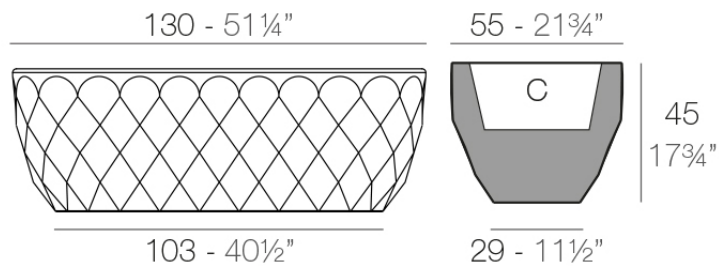

Info

Description

Pot made of polyethylene resin by rotational moulding. 100% Recyclable. Item suitable for indoor and outdoor use. Available in different finishes.

Weight: 15.02 Kg

VASES Jardinera
VASES Jardiniere

C = 15 L
C = 4 gal