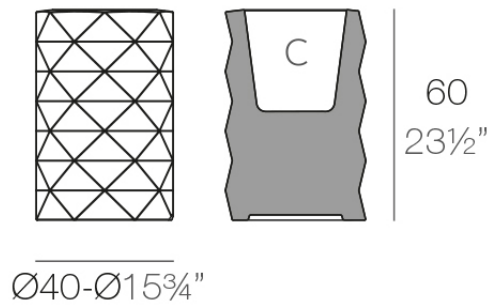

Info

Description

Made of polyethylene resin by rotational moulding. 100% Recyclable. Item suitable for indoor and outdoor use. Available in different finishes.

Weight: 5.5 Kg

MARQUIS Maceta Ø40x60 C = 23 L 23 cm
MARQUIS Planter Ø15¾"x23½" C = 6 gal 11"