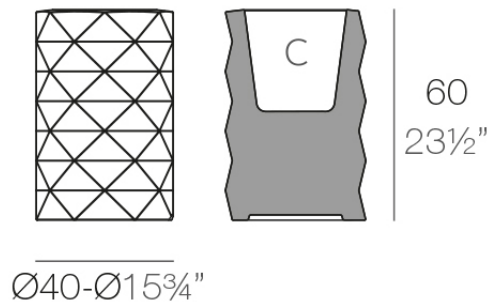

### Description

Made of polyethylene resin by rotational moulding. 100% Recyclable. Item suitable for indoor and outdoor use. Available in different finishes.

Weight: 5.5 Kg

MARQUIS Maceta Ø40x60

C = 23 L 23 cm