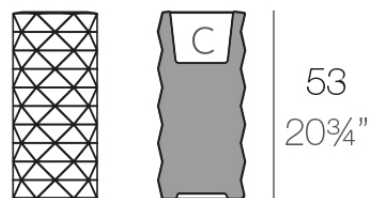

Marquis planter ø25x53

by JM Ferrero

Marquis, designed by Estudi{H}ac for Vondom, is a planters collection **originating from the inspiration of diamond cutting**. Its polygonal design recalls facets created through cutting. It also **includes a design table lamp**.

Info

Description

Made of polyethylene resin by rotational moulding. 100% Recyclable. Item suitable for indoor and outdoor use. Available in different finishes.

Weight: 2.5 Kg

Ø25-Ø9 3/4"

MARQUIS Maceta Ø25x53 C = 4 L x 14 cm
MARQUIS Planter Ø9 3/4"x20 3/4" C = 1 gal 5 1/2"