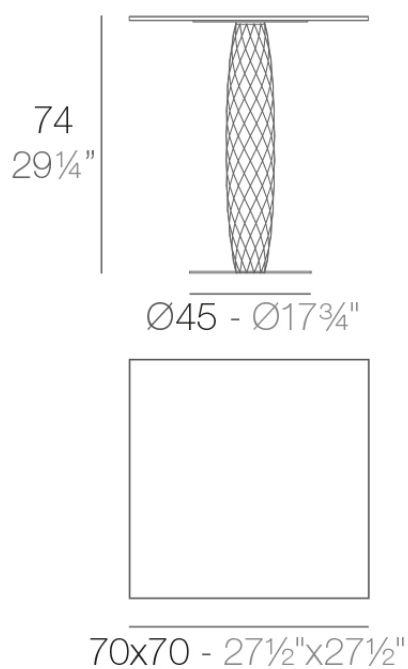

## Vases table 70x70x74

by JM Ferrero

VASES Collection, is made up of flowerpots, furniture and lighting designed by the Valencian designer JM Ferrero. It's shapes were inspired by diamond cutting, producing pieces of clear-cut shapes and great style, creating a big visual impact.

### Description

Made of polyethylene resin by rotational moulding. 100% Recyclable. Item suitable for indoor and outdoor use. Available in different finishes.

Weight: 8.7 Kg

VASES Mesa Cuadrada 70x70

VASES Square Dining Table 27 1/2"x27 1/2"