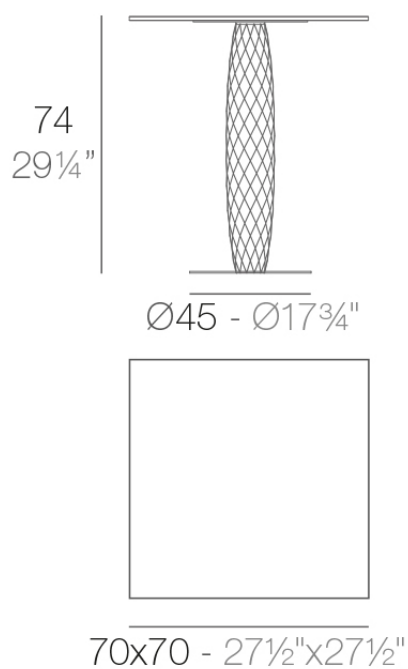

## Vases table 70x70x74

by JM Ferrero

VASES Collection, is made up of flowerpots, furniture and lighting designed by the Valencian designer JM Ferrero. It's shapes were inspired by diamond cutting, producing pieces of clear-cut shapes and great style, creating a big visual impact.

### Description

Made of polyethylene resin by rotational moulding. 100% Recyclable. Item suitable for indoor and outdoor use. Available in different finishes.

Weight: 8.7 Kg

VASES Mesa Cuadrada 70x70

VASES Square Dinning Table 27 1/2"x27 1/2"