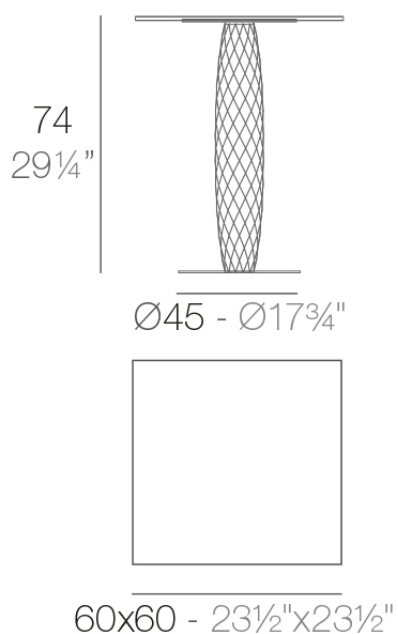

Vases table 60x60x74

by JM Ferrero

VASES Collection, is made up of flowerpots, furniture and lighting designed by the Valencian designer JM Ferrero. It's shapes were inspired by diamond cutting, producing pieces of clear-cut shapes and great style, creating a big visual impact.

Info

Description

Made of polyethylene resin by rotational moulding. 100% Recyclable. Item suitable for indoor and outdoor use. Available in different finishes.

Weight: 6.92 Kg

VASES Mesa Cuadrada 60x60
VASES Square Dining Table 23 1/2" x 23 1/2"