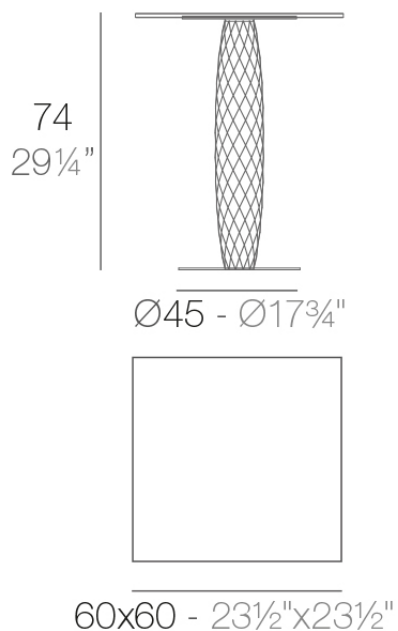

Vases table 60x60x74

by JM Ferrero

VASES Collection, is made up of flowerpots, furniture and lighting designed by the Valencian designer JM Ferrero. It's shapes were inspired by diamond cutting, producing pieces of clear-cut shapes and great style, creating a big visual impact.

Info

Description

Made of polyethylene resin by rotational moulding. 100% Recyclable. Item suitable for indoor and outdoor use. Available in different finishes.

Weight: 6.92 Kg

VASES Mesa Cuadrada 60x60
VASES Square Dinning Table 23½"x23½"