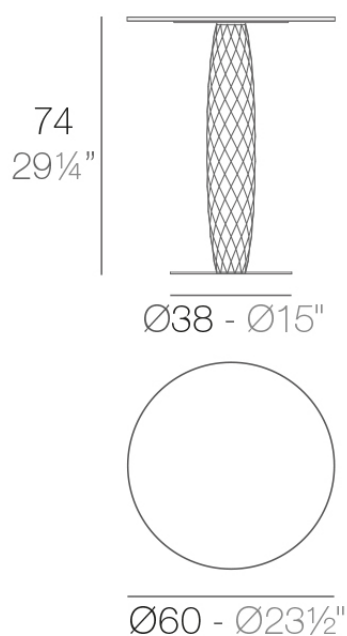

Vases table ø60x74

by JM Ferrero

VASES Collection, is made up of flowerpots, furniture and lighting designed by the Valencian designer JM Ferrero. It's shapes were inspired by diamond cutting, producing pieces of clear-cut shapes and great style, creating a big visual impact.

Info

Description

Made of polyethylene resin by rotational moulding. 100% Recyclable. Item suitable for indoor and outdoor use. Available in different finishes.

Weight: 5.92 Kg

VASES Mesa Redonda Ø60
VASES Round Dining Table Ø23 1/2"