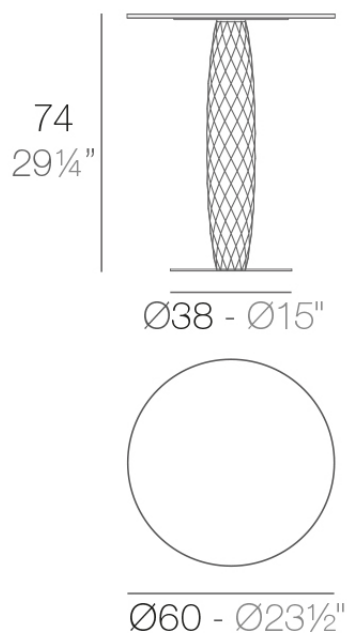

Vases table ø60x74

by JM Ferrero

VASES Collection, is made up of flowerpots, furniture and lighting designed by the Valencian designer JM Ferrero. It's shapes were inspired by diamond cutting, producing pieces of clear-cut shapes and great style, creating a big visual impact.

Info

Description

Made of polyethylene resin by rotational moulding. 100% Recyclable. Item suitable for indoor and outdoor use. Available in different finishes.

Weight: 5.92 Kg

VASES Mesa Redonda Ø60
VASES Round Dining Table Ø23 1/2"