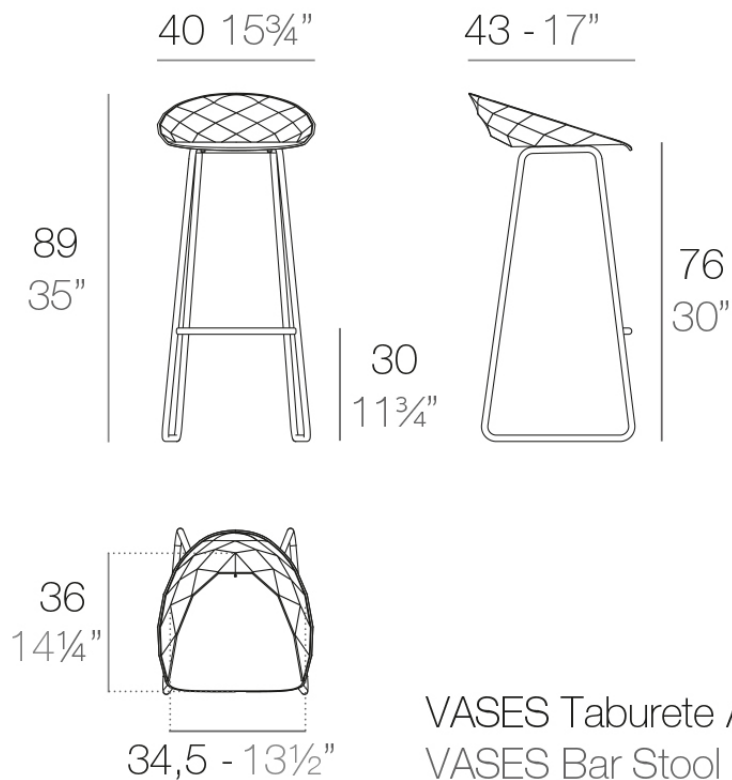

Vases bar stool

by JM Ferrero

VASES Collection, is made up of flowerpots, furniture and lighting designed by the Valencian designer JM Ferrero. It's shapes were inspired by diamond cutting, producing pieces of clear-cut shapes and great style, creating a big visual impact.

Info

Description

Injected polypropylene with fiber glass. The legs are made in powder coated stainless steel in a colour to match the seat.

Weight: 3.36 Kg

Finishes

finishes

BASIC PP

Ref. 47071

white

ecru

black

Available in various colors

estructura

ALUMINIUM

Ref. VVAR00983

white 201