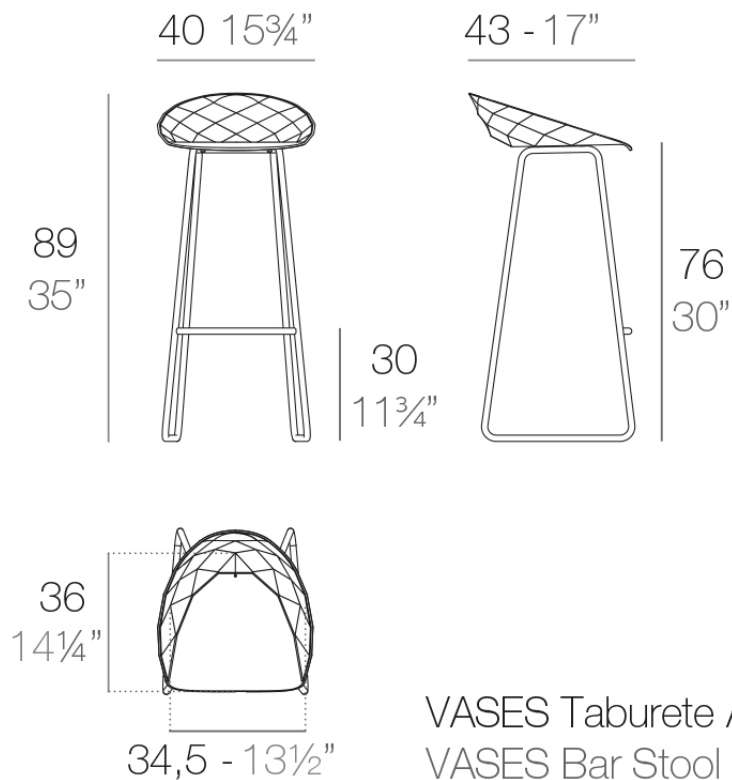

Vases bar stool

by JM Ferrero

VASES Collection, is made up of flowerpots, furniture and lighting designed by the Valencian designer JM Ferrero. It's shapes were inspired by diamond cutting, producing pieces of clear-cut shapes and great style, creating a big visual impact.

Info

Description

Injected polypropylene with fiber glass. The legs are made in powder coated stainless steel in a colour to match the seat.

Weight: 3.36 Kg

Finishes

finishes

BASIC PP

Ref. 47071

red 3114

anthracite 3106

black 3102

white 3101

—

estructura

ALUMINIUM

Ref. VVAR00983