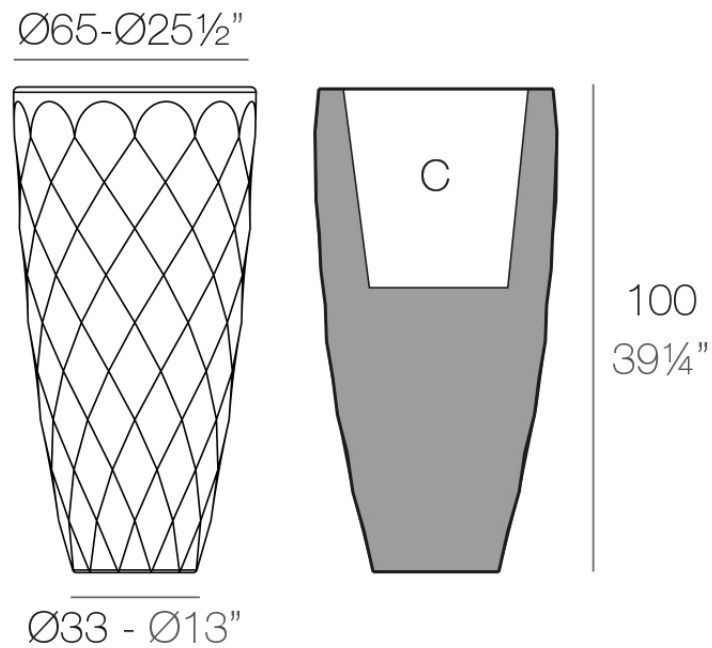

## Vases planter ø65x100

by JM Ferrero

VASES Collection, is made up of flowerpots, furniture and lighting designed by the Valencian designer JM Ferrero. It's shapes were inspired by diamond cutting, producing pieces of clear-cut shapes and great style, creating a big visual impact.

### Description

Pot made of polyethylene resin by rotational moulding. 100% Recyclable. Item suitable for indoor and outdoor use. Available in different finishes.

Weight: 12.5 Kg

VASES Macetero Ø65    C = 56 L  
VASES Planter Ø65    C = 15 gal