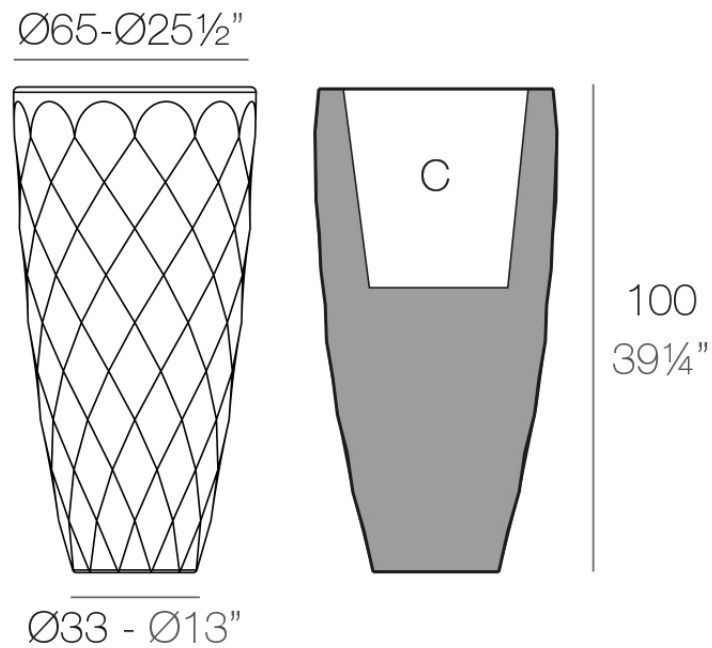

Info

Description

Pot made of polyethylene resin by rotational moulding. 100% Recyclable. Item suitable for indoor and outdoor use. Available in different finishes.

Weight: 12.5 Kg

VASES Macetero Ø65   C = 56 L
VASES Planter Ø65   C = 15 gal