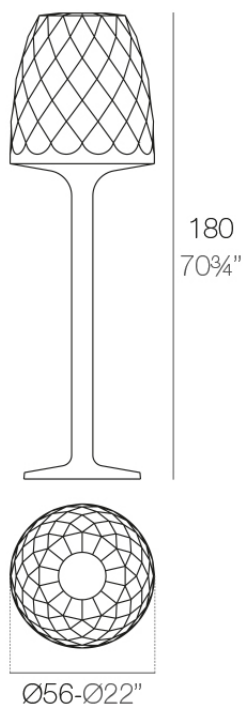

Vases floor lamp ø56x180

by JM Ferrero

VASES Collection, is made up of flowerpots, furniture and lighting designed by the Valencian designer JM Ferrero. It's shapes were inspired by diamond cutting, producing pieces of clear-cut shapes and great style, creating a big visual impact.

Info

Description

Made of polyethylene resin by rotational moulding. 100% Recyclable. Item suitable for indoor and outdoor use. Available in different finishes.

Weight: 23.71 Kg

VASES Lámpara 180
VASES Lamp 180