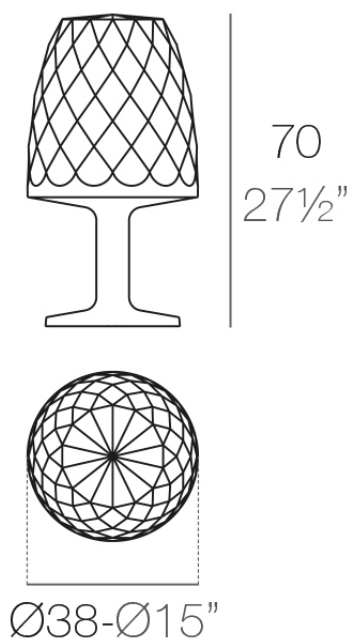

Vases floor lamp ø38x70

by JM Ferrero

VASES Collection, is made up of flowerpots, furniture and lighting designed by the Valencian designer JM Ferrero. It's shapes were inspired by diamond cutting, producing pieces of clear-cut shapes and great style, creating a big visual impact.

Info

Description

Made of polyethylene resin by rotational moulding. 100% Recyclable. Item suitable for indoor and outdoor use. Available in different finishes.

Weight: 4.02 Kg

VASES Lámpara 70
VASES Lamp 70