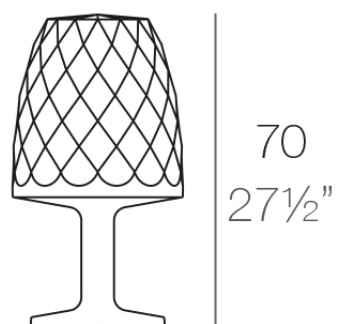

Vases floor lamp ø38x70

by JM Ferrero

VASES Collection, is made up of flowerpots, furniture and lighting designed by the Valencian designer JM Ferrero. It's shapes were inspired by diamond cutting, producing pieces of clear-cut shapes and great style, creating a big visual impact.

Info

Description

Made of polyethylene resin by rotational moulding. 100% Recyclable. Item suitable for indoor and outdoor use. Available in different finishes.

Weight: 4.57 Kg

Ø38-Ø15"

VASES Lámpara 70
VASES Lamp 70