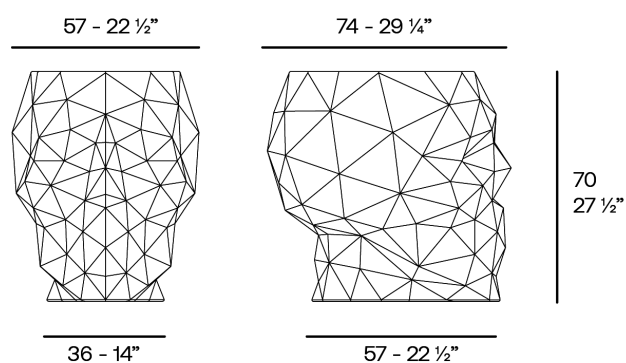

Skull table

by Teresa Sapey

Skull is a celebration of bold beauty and intrigue. Inspired by the skulls that caught her attention on various trips, Sapey has created a series of pieces that blend art and functionality. Each element radiates an aura of intrigue and unique style, destined to become the center of attention.

Info

Description

Weight: 9.5 Kg

Skull. Table
Skull. Mesa
46105

Finishes

finishes

BASIC

Ref. 46105