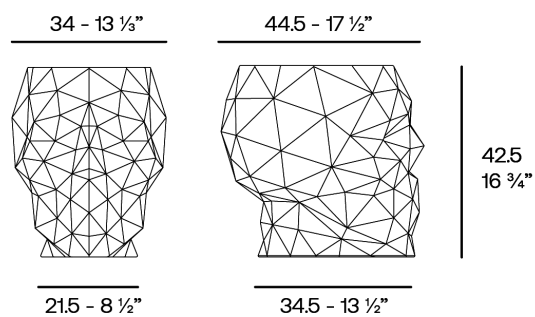

Skull stool

by Teresa Sapey

Skull is a celebration of bold beauty and intrigue. Inspired by the skulls that caught her attention on various trips, Sapey has created a series of pieces that blend art and functionality. Each element radiates an aura of intrigue and unique style, destined to become the center of attention.

Info

Description

Weight: 3.4 Kg

Skull. Stool
Skull. Taburete
46104

Finishes

finishes

BASIC

Ref. 46104