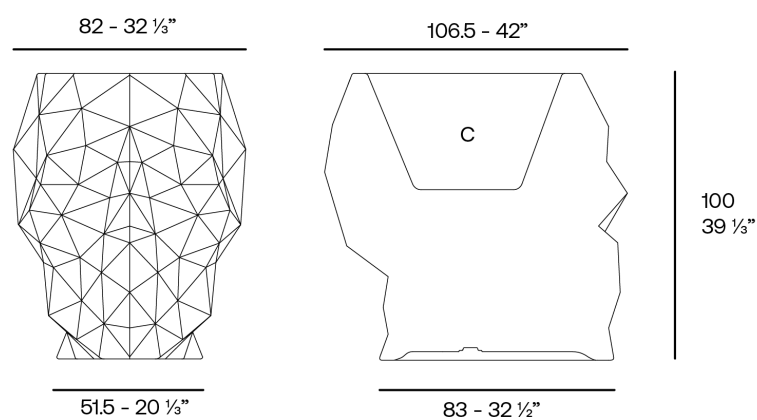

Skull planter 107x82x100

by Teresa Sapey

Skull is a celebration of bold beauty and intrigue. Inspired by the skulls that caught her attention on various trips, Sapey has created a series of pieces that blend art and functionality. Each element radiates an aura of intrigue and unique style, destined to become the center of attention.

Info

Description

Weight: 25 Kg

Skull. Planter 100
Skull. Maceta 100
C = 55 x 46 x 71 - 21 3/8" x 18" x 28"
86.2 L
22 4/5 gal
46103A

Finishes

finishes

BASIC

Ref. 46103A