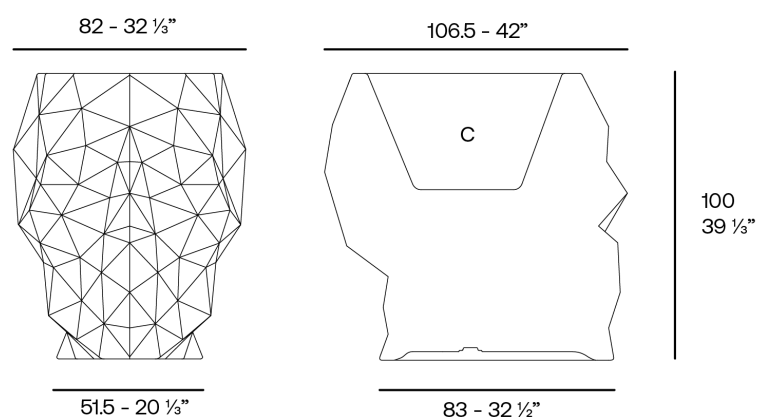

Skull planter 107x82x100

by Teresa Sapey

Skull is a celebration of bold beauty and intrigue. Inspired by the skulls that caught her attention on various trips, Sapey has created a series of pieces that blend art and functionality. Each element radiates an aura of intrigue and unique style, destined to become the center of attention.

Info

Description

Weight: 25 Kg

Skull. Planter 100
Skull. Maceta 100
C = 55 x 46 x 71 - 21 3/8" x 18" x 28"
86.2 L
22 4/5 gal
46103A

Finishes

finishes

BASIC

Ref. 46103A