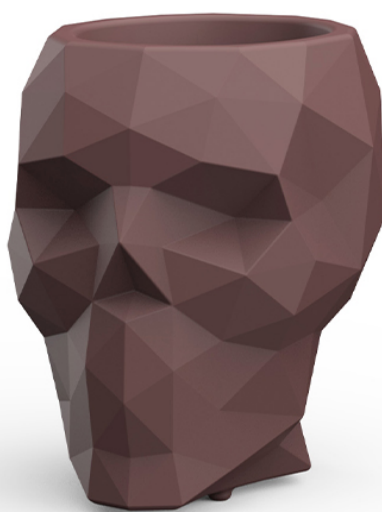

Skull planter 107x82x100

by Teresa Sapey

Skull is a celebration of bold beauty and intrigue. Inspired by the skulls that caught her attention on various trips, Sapey has created a series of pieces that blend art and functionality. Each element radiates an aura of intrigue and unique style, destined to become the center of attention.

Info

Description

Weight: 25 Kg

Skull. Planter 100
Skull. Maceta 100
C = 55 x 46 x 71 - 21 3/8" x 18" x 28"
86.2 L
22 4/5 gal
46103A

Finishes

finishes

BASIC

Ref. 46103A