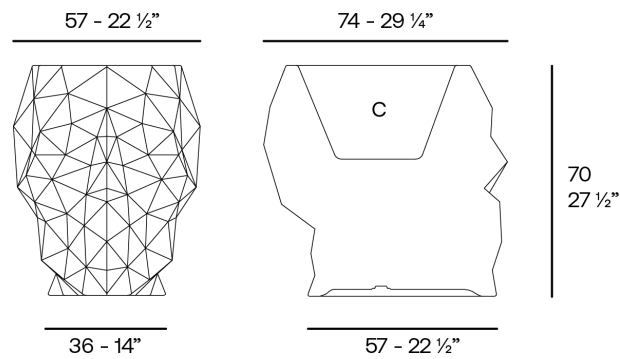

Skull planter 75x57x70

by Teresa Sapey

Skull is a celebration of bold beauty and intrigue. Inspired by the skulls that caught her attention on various trips, Sapey has created a series of pieces that blend art and functionality. Each element radiates an aura of intrigue and unique style, destined to become the center of attention.

Info

Description

Weight: 11 Kg

Skull. Planter 70
Skull. Maceta 70
C = 38 x 29 x 49 - 15" x 11 1/2" x 19 1/3"
27.5 L
7 1/3 gal
46102A

Finishes

finishes

BASIC

Ref. 46102A