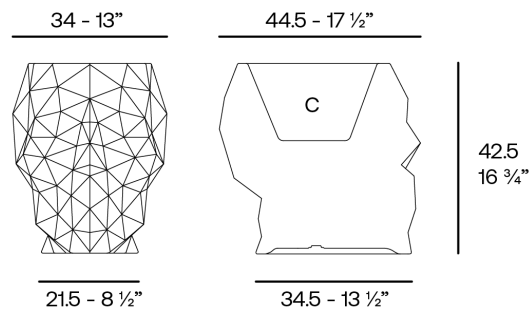

Skull planter 45x34x43

by Teresa Sapey

Skull is a celebration of bold beauty and intrigue. Inspired by the skulls that caught her attention on various trips, Sapey has created a series of pieces that blend art and functionality. Each element radiates an aura of intrigue and unique style, destined to become the center of attention.

Info

Description

Weight: 3.8 Kg

Skull. Planter 40
Skull. Maceta 40
C = 24 x 30 x 15 - 9 1/2" x 11 3/4" x 6"
4.8 L
1 1/3 gal
46101A

Finishes

finishes

BASIC

Ref. 46101A