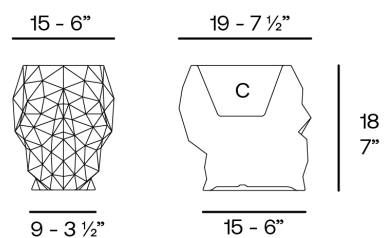

Skull nano planter

by Teresa Sapey

Skull is a celebration of bold beauty and intrigue. Inspired by the skulls that caught her attention on various trips, Sapey has created a series of pieces that blend art and functionality. Each element radiates an aura of intrigue and unique style, destined to become the center of attention.

Info

Description

Weight: 0.7 Kg

Skull. Nano Planter
Skull. Nano Maceta
C = 11 x 13 x 10 - 4 1/3" x 5" x 4"
0.7 L
1/5 gal
46100A

Finishes

finishes

BASIC

Ref. 46100A