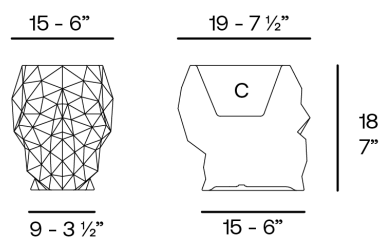

Skull nano planter

by Teresa Sapey

Skull is a celebration of bold beauty and intrigue. Inspired by the skulls that caught her attention on various trips, Sapey has created a series of pieces that blend art and functionality. Each element radiates an aura of intrigue and unique style, destined to become the center of attention.

Info

Description

Weight: 0.7 Kg

Skull. Nano Planter
Skull. Nano Maceta
C = 11 x 13 x 10 - 4 1/3" x 5" x 4"
0.7 L
1/5 gal
46100A

Finishes

finishes

BASIC

Ref. 46100A