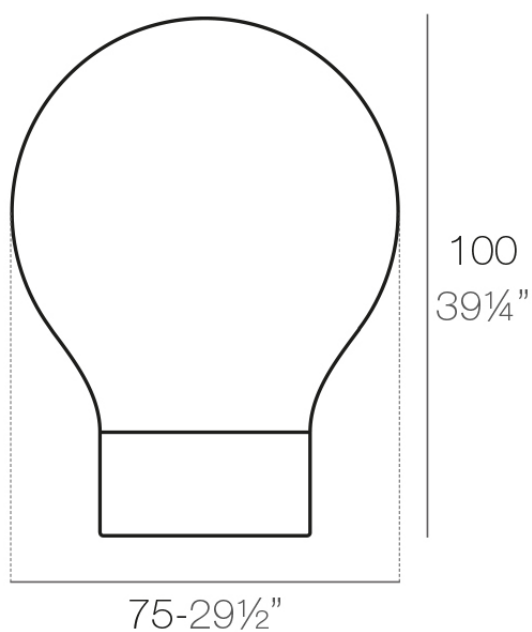

### Description

Made of polyethylene resin by rotational moulding. 100% Recyclable. Item suitable for indoor and outdoor use. Available in different finishes.

Weight: 10 Kg

THE SECOND LIGHT Ø75 cm  
THE SECOND LIGHT Ø29 1/2"