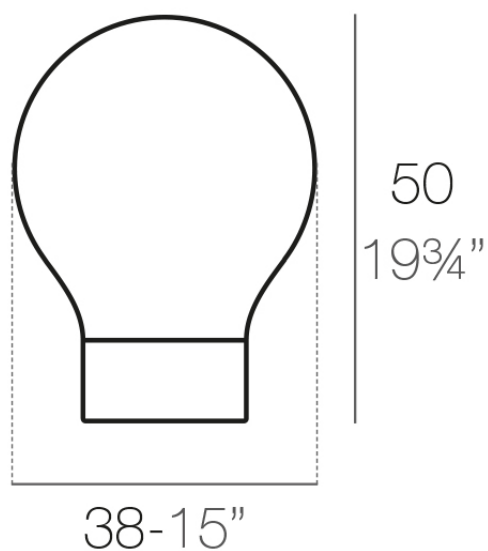

### Description

Made of polyethylene resin by rotational moulding. 100% Recyclable. Item suitable for indoor and outdoor use. Available in different finishes.

Weight: 2.5 Kg

THE SECOND LIGHT Ø38 cm  
THE SECOND LIGHT Ø15"