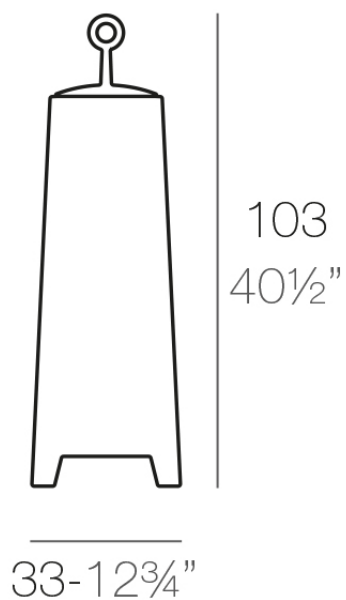

### Description

Made of polyethylene resin by rotational moulding. 100% Recyclable. Item suitable for indoor and outdoor use. Available in different finishes.

Weight: 5.5 Kg

MORA Lámpara 103  
MORA Lamp 103