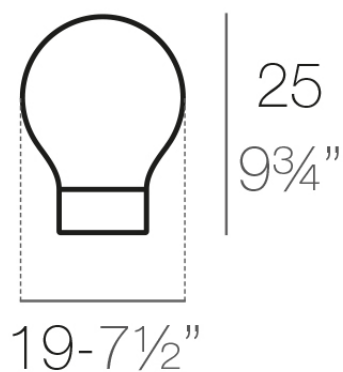

Info

Description

Made of polyethylene resin by rotational moulding. 100% Recyclable. Item suitable for indoor and outdoor use. Available in different finishes.

Weight: 0.4 Kg

THE SECOND LIGHT Ø19 cm
THE SECOND LIGHT Ø7 1/2"