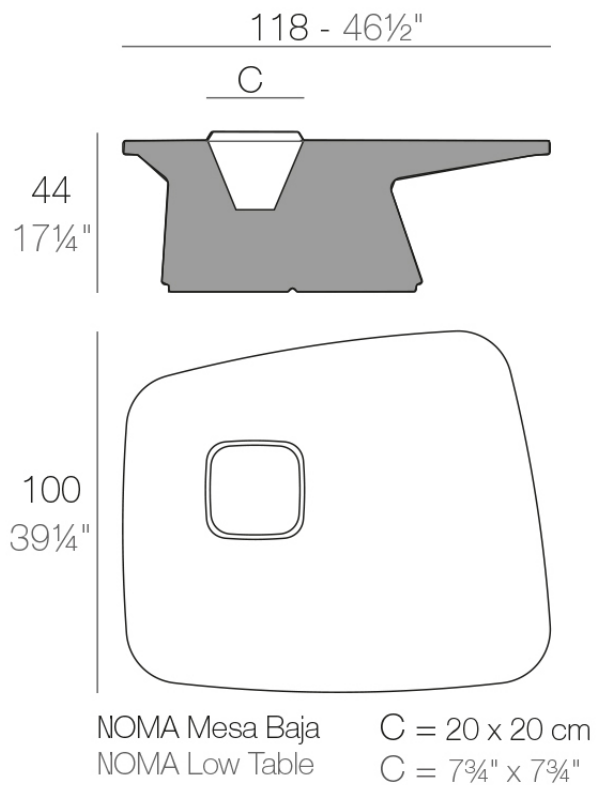

Info

Description

Made of polyethylene resin by rotational moulding. 100% Recyclable. Item suitable for indoor and outdoor use. Available in different finishes.

Weight: 20.02 Kg

Accessories

- **ICE BUCKET**