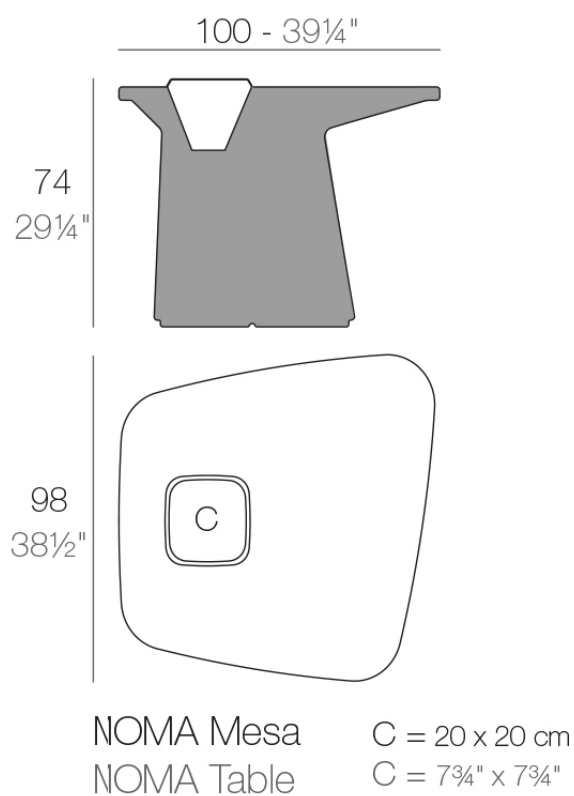

### Description

Made of polyethylene resin by rotational moulding. 100% Recyclable. Item suitable for indoor and outdoor use. Available in different finishes.

Weight: 22 Kg