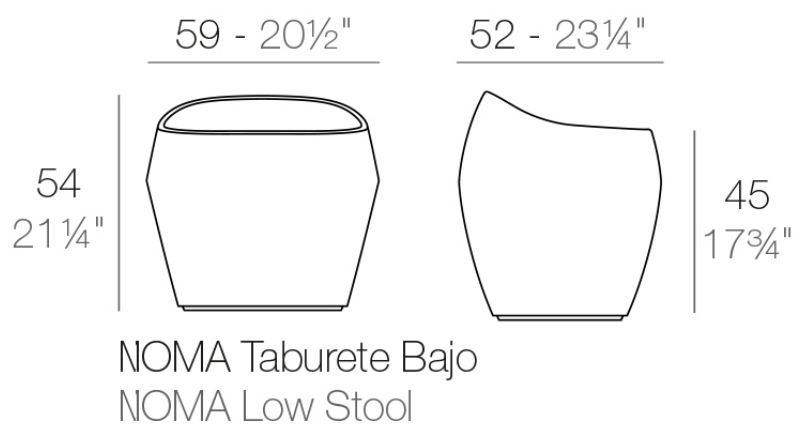

Info

Description

Made of polyethylene resin by rotational moulding. 100% Recyclable. Item suitable for indoor and outdoor use. Available in different finishes.

Weight: 5.5 Kg

Finishes

finishes

BASIC

Ref. 45059A