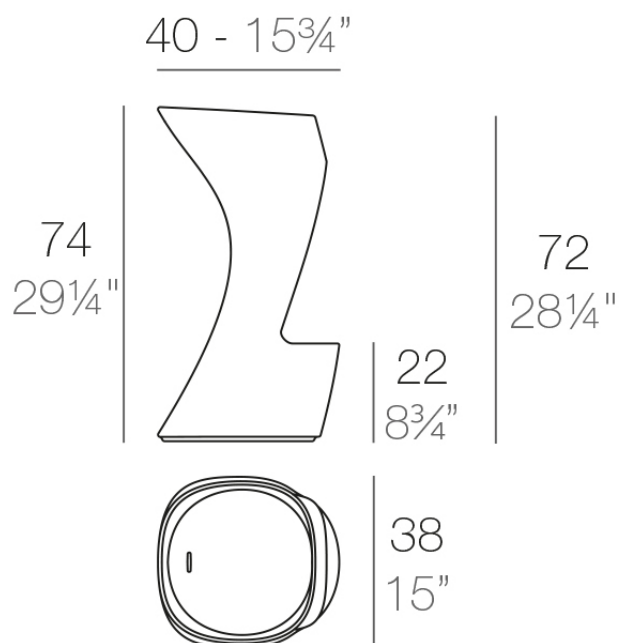

### Description

Made of polyethylene resin by rotational moulding. 100% Recyclable. Item suitable for indoor and outdoor use. Available in different finishes.

Weight: 5.5 Kg

NOMA Taburete Alto  
NOMA Bar Stool