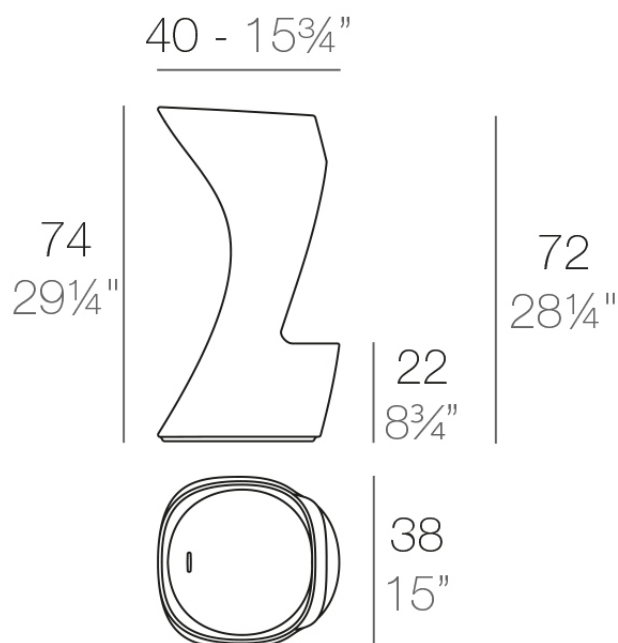

Info

Description

Made of polyethylene resin by rotational moulding. 100% Recyclable. Item suitable for indoor and outdoor use. Available in different finishes.

Weight: 5.5 Kg

NOMA Taburete Alto
NOMA Bar Stool