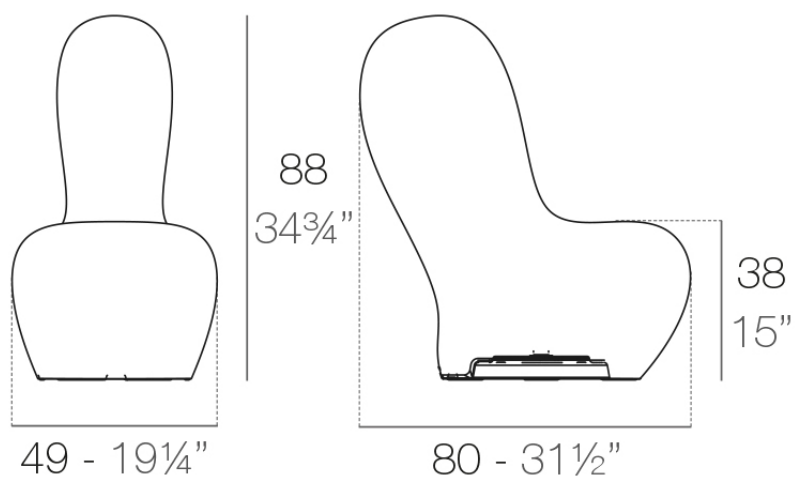

Info

Description

Made of polyethylene resin by rotational moulding. 100% Recyclable. Item suitable for indoor and outdoor use. Available in different finishes.

Weight: 23.19 Kg

SABINAS Lámpara Low
Sabinas Low Lamp