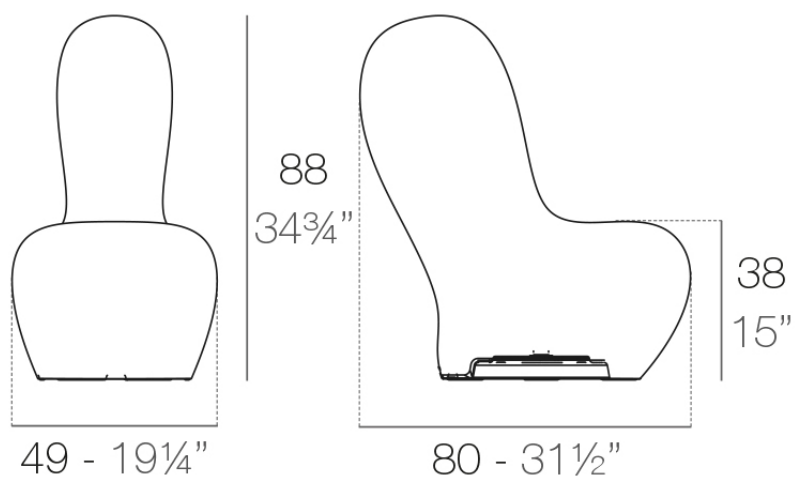

## Sabinas lamp low

by Javier Mariscal

Sabinas Collection of design furniture, by Javier Mariscal for Vondom, it's **inspired by natural fluid shapes**, avoiding any straight lines or geometry. Its outline hints at sand dunes, at female curves.

### Description

Made of polyethylene resin by rotational moulding. 100% Recyclable. Item suitable for indoor and outdoor use. Available in different finishes.

Weight: 23.19 Kg

SABINAS Lámpara Low  
Sabinas Low Lamp