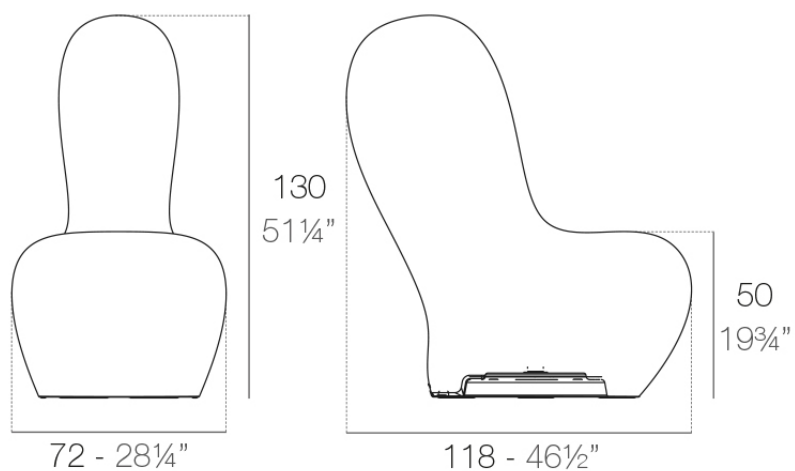

Info

Description

Made of polyethylene resin by rotational moulding. 100% Recyclable. Item suitable for indoor and outdoor use. Available in different finishes.

Weight: 31.01 Kg

SABINAS Lámpara High
Sabinas High Lamp