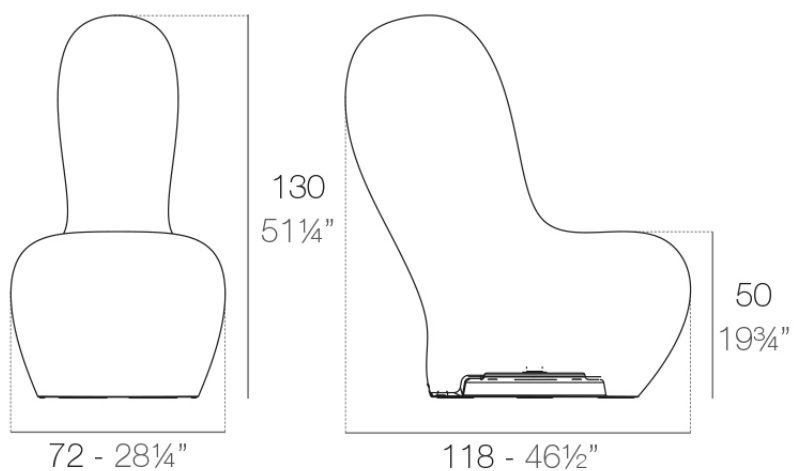

Info

Description

Made of polyethylene resin by rotational moulding. 100% Recyclable. Item suitable for indoor and outdoor use. Available in different finishes.

Weight: 31.01 Kg

SABINAS Lámpara High
Sabinas High Lamp