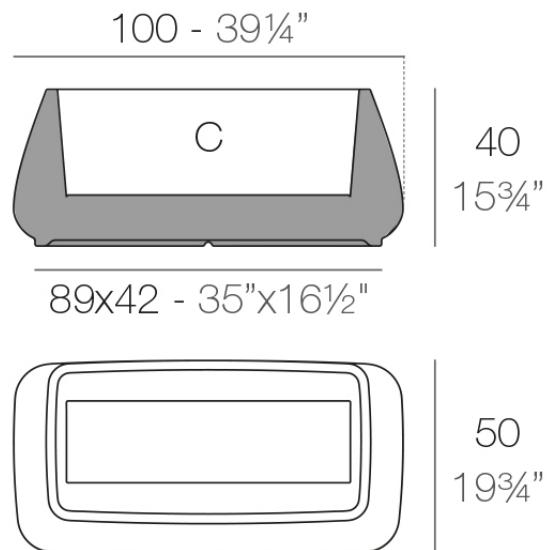

Info

Description

Pot made of polyethylene resin by rotational moulding. 100% Recyclable. Item suitable for indoor and outdoor use. Available in different finishes.

Weight: 10 Kg

Macetero Low
Low Planter

C = 76,5 L
C = 20 1/4 gal