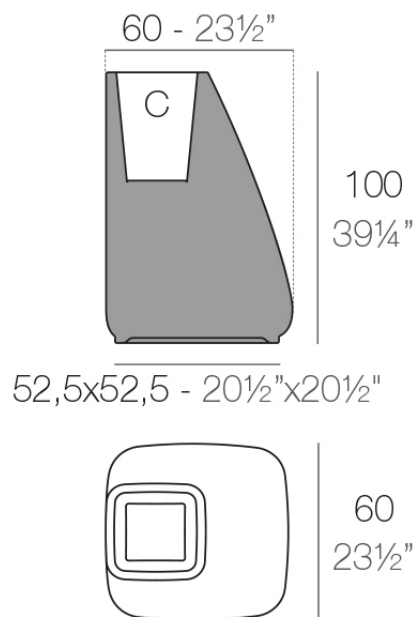

Info

Description

Pot made of polyethylene resin by rotational moulding. 100% Recyclable. Item suitable for indoor and outdoor use. Available in different finishes.

Weight: 12 Kg

Macetero High C = 29 L
High Planter C = 7 3/4 gal