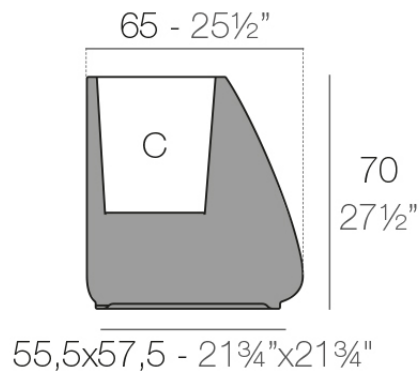

### Description

Pot made of polyethylene resin by rotational moulding. 100% Recyclable. Item suitable for indoor and outdoor use. Available in different finishes.

Weight: 11 Kg

Macetero Medium  
Medium Planter