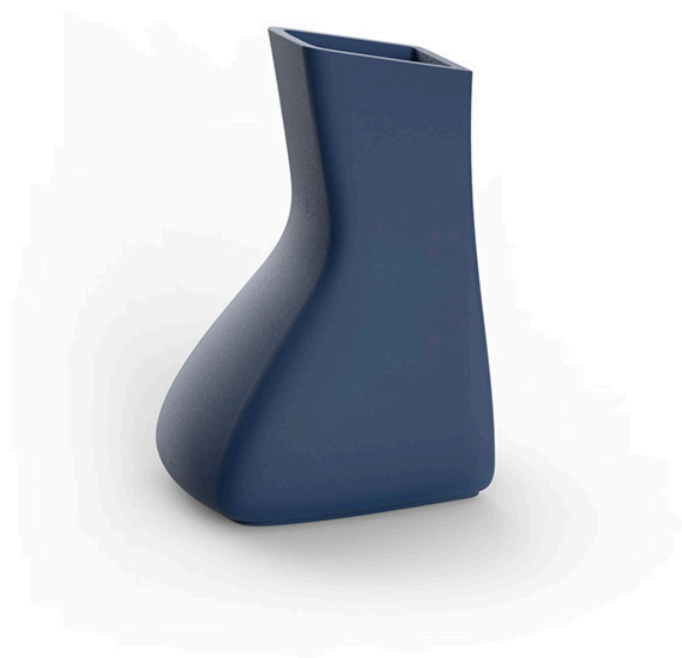

Noma mellizas low

by Javier Mariscal

The Noma Collection, designed by **Javier Mariscal** for the Spanish brand **Vondom**, is a group of outdoor items. There was an aim to create a new typology of furniture by combining the functions of a flowerpot and an outdoor table, and thus Noma was born, a collection **characterized by its originality and versatile nature**.

Info

Description

Pot made of polyethylene resin by rotational moulding. 100% Recyclable. Item suitable for indoor and outdoor use. Available in different finishes.

Weight: 20 Kg

MELLIZA Macetero Low
TWIN Low Planter