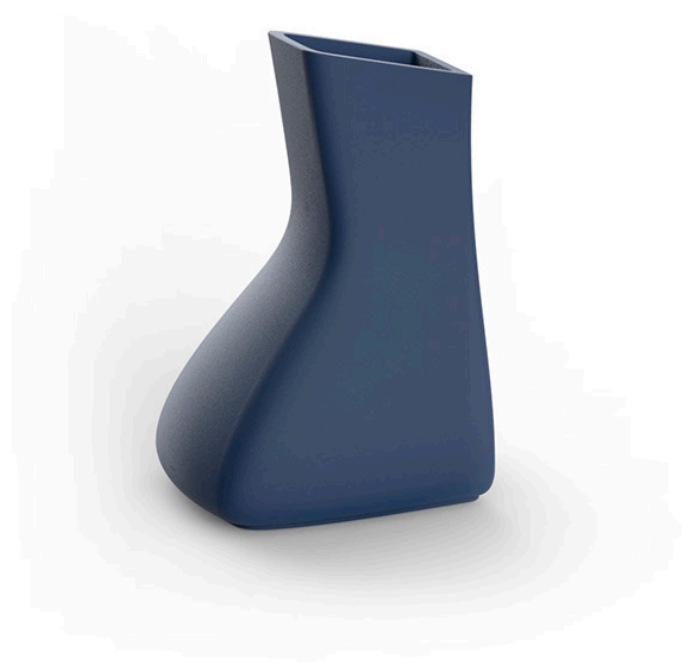

Noma mellizas low

by Javier Mariscal

The Noma Collection, designed by **Javier Mariscal** for the Spanish brand **Vondom**, is a group of outdoor items. There was an aim to create a new typology of furniture by combining the functions of a flowerpot and an outdoor table, and thus NOMA was born, a collection **characterized by its originality and versatile nature**.

Info

Description

Pot made of polyethylene resin by rotational moulding. 100% Recyclable. Item suitable for indoor and outdoor use. Available in different finishes.

Weight: 20 Kg

MELLIZA Macetero Low
TWIN Low Planter

C = 63 L
C = 16³/₄ gal

Finishes

finishes

BASIC

Ref. 45003A

white 2001

ecru 2003

tortora 2004