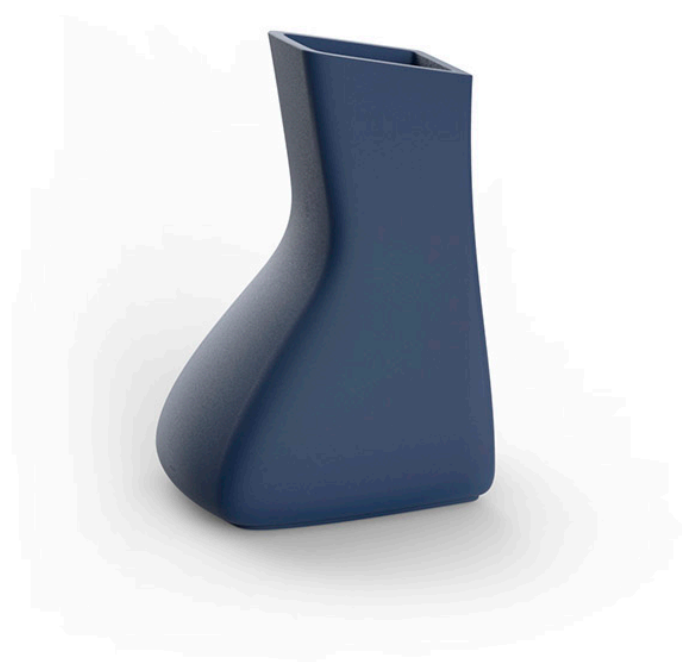

Noma mellizas low

by Javier Mariscal

The Noma Collection, designed by **Javier Mariscal** for the Spanish brand **Vondom**, is a group of outdoor items. There was an aim to create a new typology of furniture by combining the functions of a flowerpot and an outdoor table, and thus Noma was born, a collection **characterized by its originality and versatile nature**.

Info

Description

Pot made of polyethylene resin by rotational moulding. 100% Recyclable. Item suitable for indoor and outdoor use. Available in different finishes.

Weight: 20 Kg

MELLIZA Macetero Low
TWIN Low Planter

C = 63 L
C = 16³/₄ gal

Finishes

finishes

BASIC

Ref. 45003A

white 2001

ecru 2003

tortora 2004