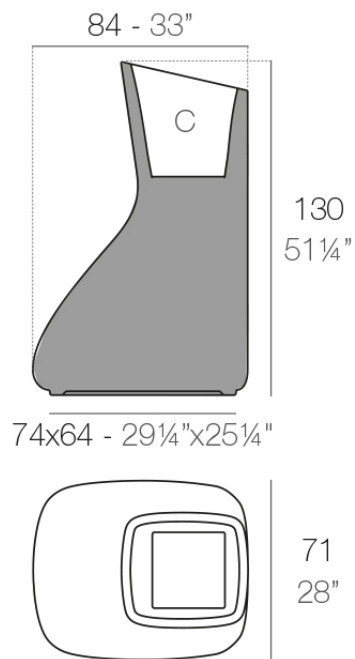

Info

Description

Pot made of polyethylene resin by rotational moulding. 100% Recyclable. Item suitable for indoor and outdoor use. Available in different finishes.

Weight: 20 Kg

MELLIZA Macetero Low
TWIN Low Planter