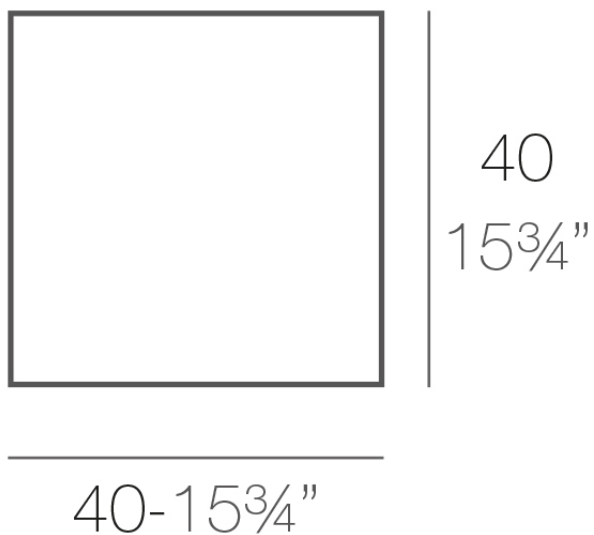

Info

Description

Made of polyethylene resin by rotational moulding. 100% Recyclable. Item suitable for indoor and outdoor use. Available in different finishes.

Weight: 5.19 Kg

JUT Lámpara
JUT Lamp

Finishes