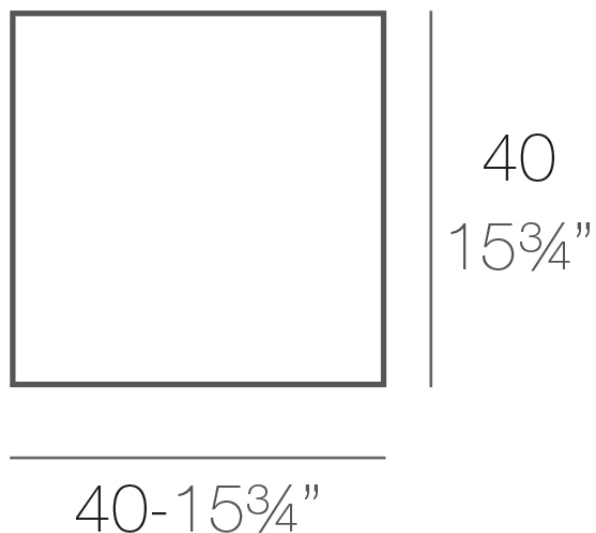

Info

Description

Made of polyethylene resin by rotational moulding. 100% Recyclable. Item suitable for indoor and outdoor use. Available in different finishes.

Weight: 5.19 Kg

JUT Lámpara
JUT Lamp

Finishes