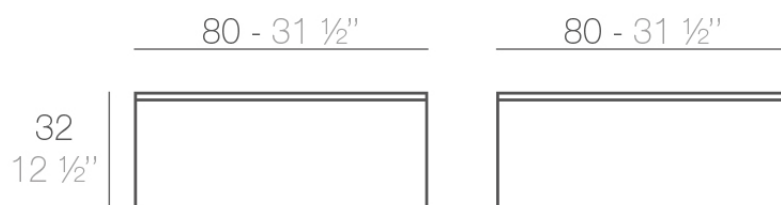

Info

Description

Made of polyethylene resin by rotational moulding. 100% Recyclable. Item suitable for indoor and outdoor use. Available in different finishes.

Weight: 10 Kg

QUADRAT Mesa Baja 80 x 80
QUADRAT Low Table 31 1/2" x 31 1/2"