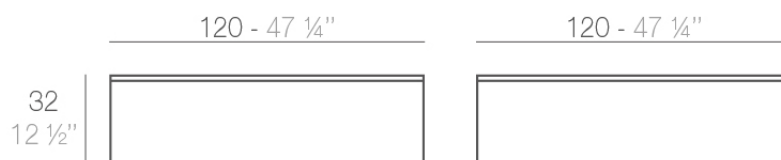

Info

Description

Made of polyethylene resin by rotational moulding. 100% Recyclable. Item suitable for indoor and outdoor use. Available in different finishes.

Weight: 25 Kg

QUADRAT Mesa Baja 120 x 120
QUADRAT Low Table 47 1/4" x 47 1/4"