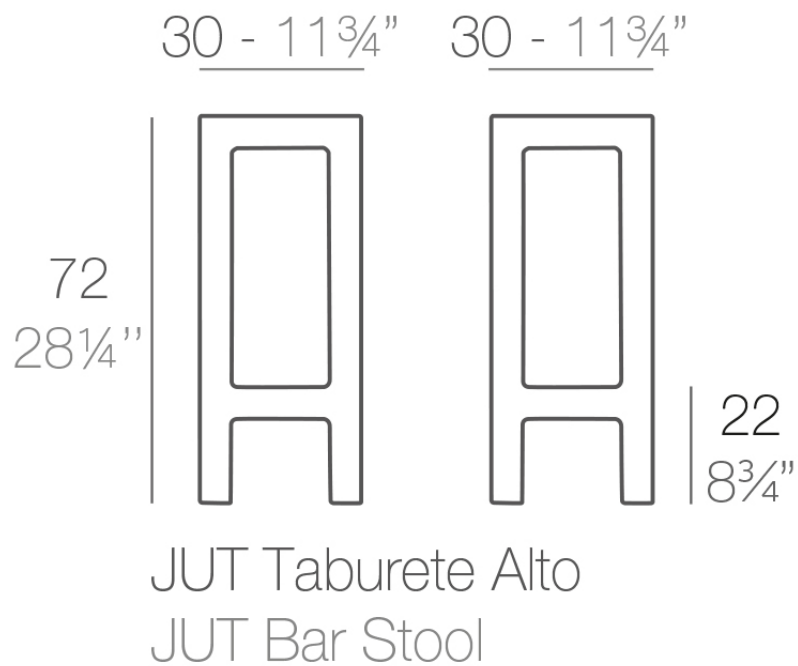

Info

Description

Made of polyethylene resin by rotational moulding. 100% Recyclable. Item suitable for indoor and outdoor use. Available in different finishes.

Weight: 4 Kg

Finishes

finishes

BASIC

Ref. 44412