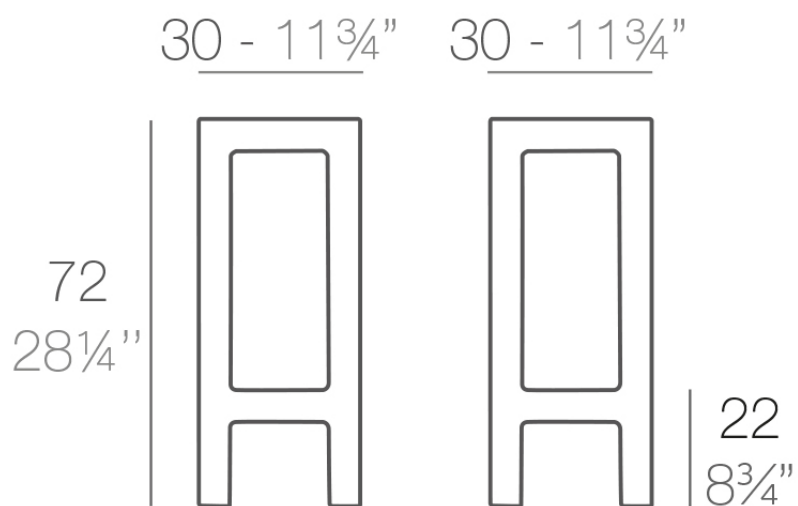

Info

Description

Made of polyethylene resin by rotational moulding. 100% Recyclable. Item suitable for indoor and outdoor use. Available in different finishes.

Weight: 4 Kg

JUT Taburete Alto
JUT Bar Stool