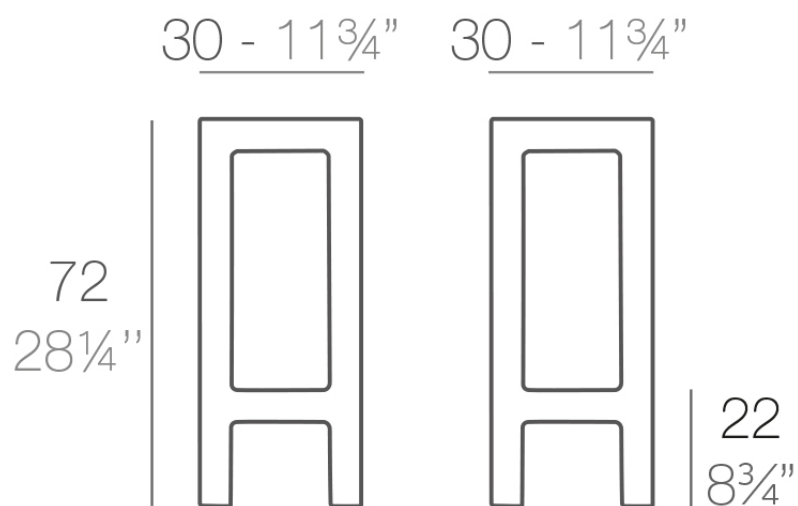

Info

Description

Made of polyethylene resin by rotational moulding. 100% Recyclable. Item suitable for indoor and outdoor use. Available in different finishes.

Weight: 4 Kg

JUT Taburete Alto
JUT Bar Stool