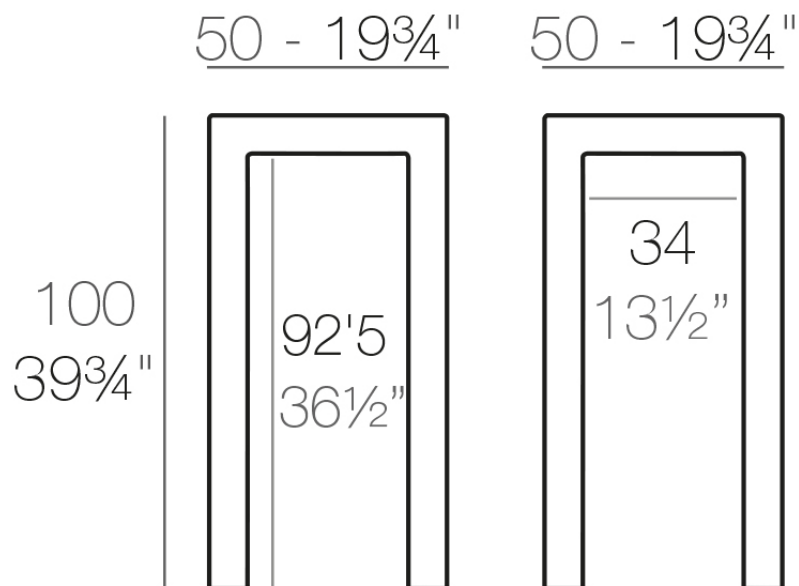

### Description

Made of polyethylene resin by rotational moulding. 100% Recyclable. Item suitable for indoor and outdoor use. Available in different finishes.

Weight: 11 Kg

JUT Mesa Alta  
JUT Bar Table