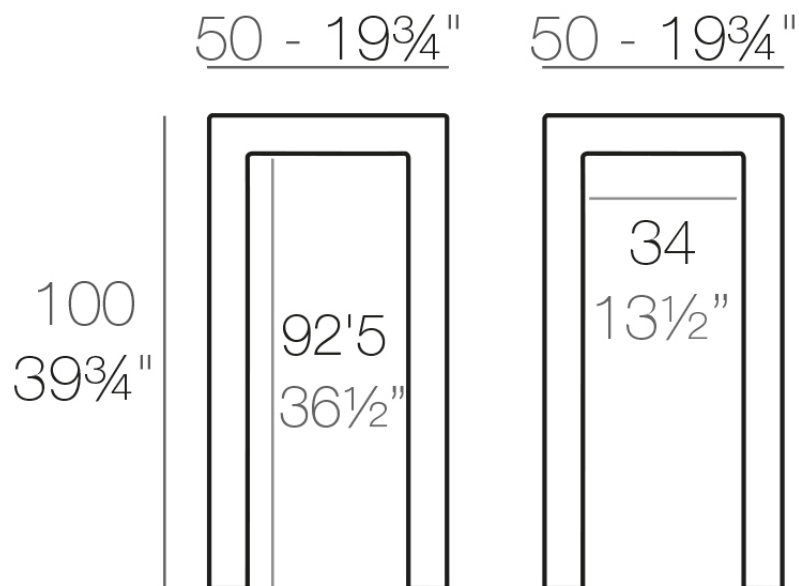

Info

Description

Made of polyethylene resin by rotational moulding. 100% Recyclable. Item suitable for indoor and outdoor use. Available in different finishes.

Weight: 11 Kg

JUT Mesa Alta
JUT Bar Table

Finishes