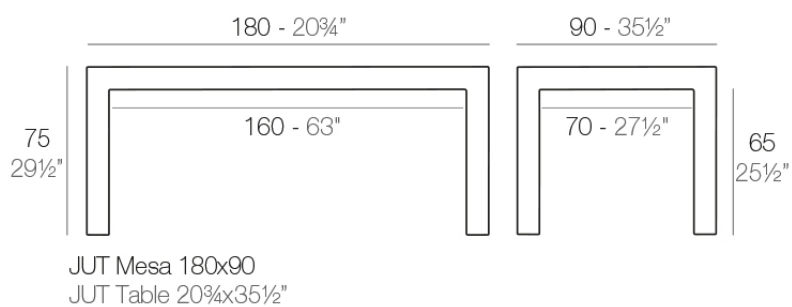

Info

Description

Made of polyethylene resin by rotational moulding. 100% Recyclable. Item suitable for indoor and outdoor use. Available in different finishes.

Weight: 40 Kg

Finishes

finishes

BASIC

Ref. 44406