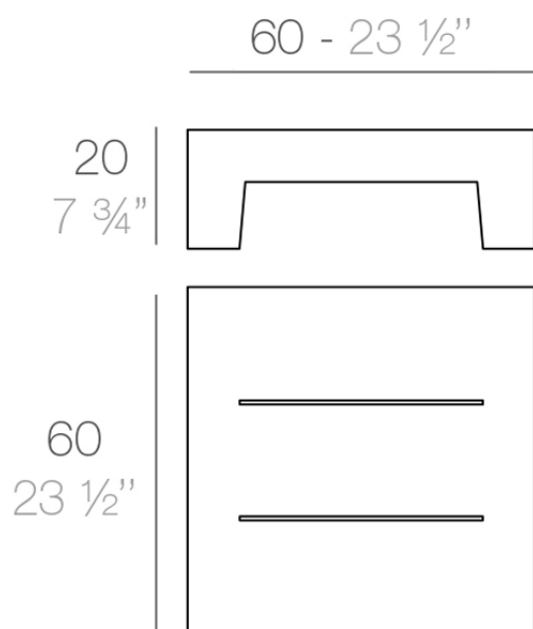

### Description

Made of polyethylene resin by rotational moulding. 100% Recyclable. Item suitable for indoor and outdoor use. Available in different finishes.

Weight: 6 Kg

JUT Mesa Baja 60 x 60  
JUT Low Table 23 1/2" x 23 1/2"