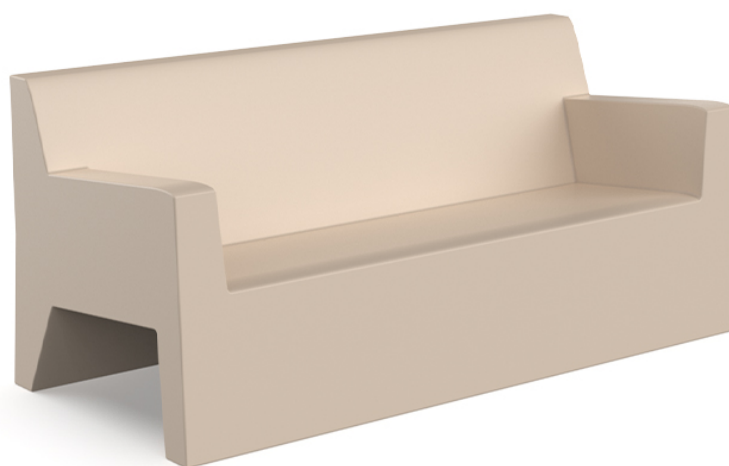

## Jut sofa

by Studio Vondom

Jut is a line of furniture for outdoors that captures the essence of style and comfort with a touch of freshness. Launched at our inception, Jut not only marked the beginning of our adventure, but remains an icon of minimalist design and functionality.

### Description

Made of polyethylene resin by rotational moulding. 100% Recyclable. Item suitable for indoor and outdoor use. Available in different finishes.

Weight: 40 Kg