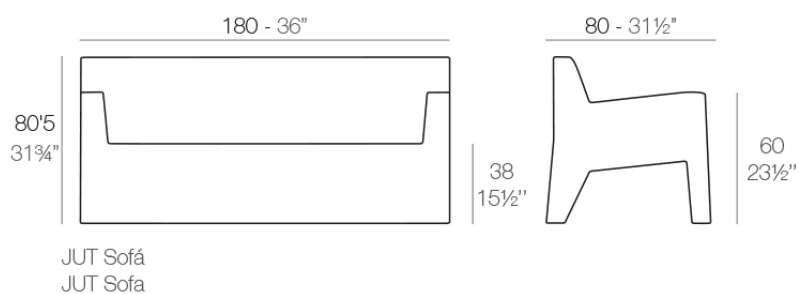

### Description

Made of polyethylene resin by rotational moulding. 100% Recyclable. Item suitable for indoor and outdoor use. Available in different finishes.

Weight: 40 Kg