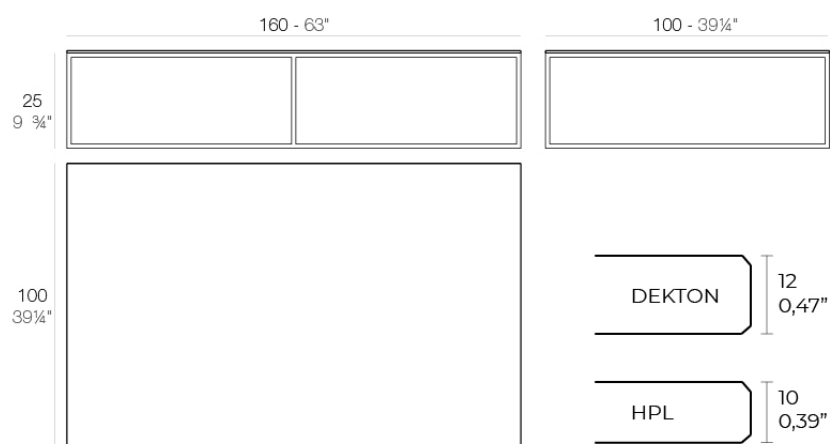

### Description

Item suitable for indoor and outdoor use.

Weight: 34.01 Kg

PIXEL Mesa Baja 160x100x25  
PIXEL Low Table 63x39 1/4x9 3/4