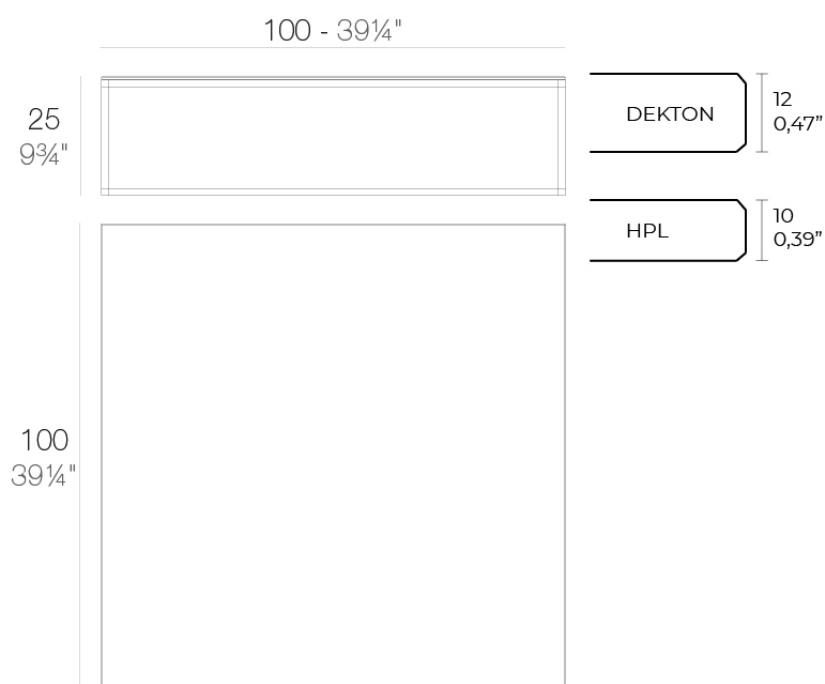

## Pixel table 100x100x25

by Ramón Esteve

The Pixel collection, designed by Ramón Esteve for Vondom, transforms the concept of outdoor furniture with its inspiration in the small elements of colour that make up an image. Pixel not only adds style, but also offers infinite configuration possibilities, turning any space into a place of creativity and comfort.

### Description

Item suitable for indoor and outdoor use.

Weight: 21.1 Kg

PIXEL Mesa Baja 100x100x25  
PIXEL Low Table 39 1/4x39 1/4x9 3/4