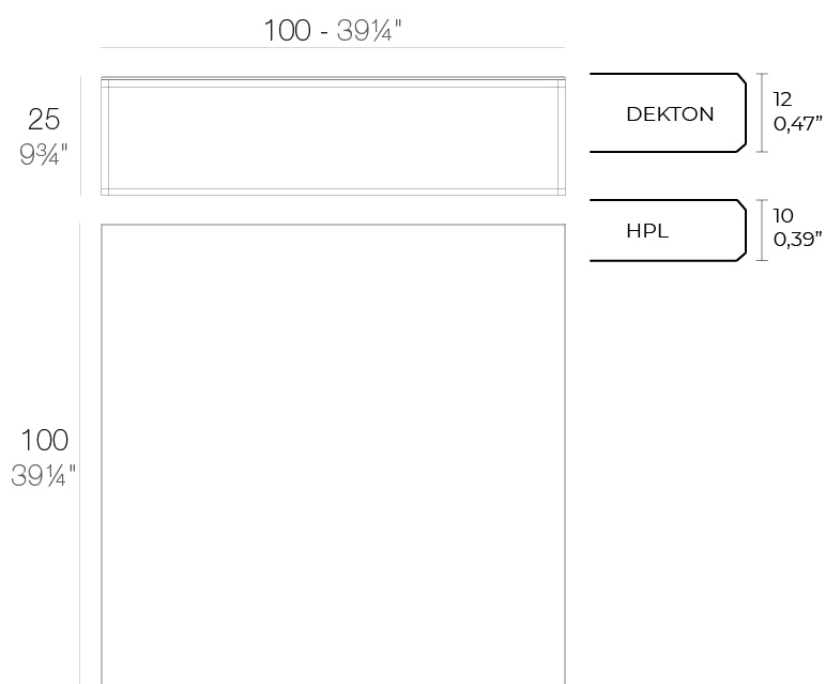

Pixel table 100x100x25

by Ramón Esteve

The Pixel collection, designed by Ramón Esteve for Vondom, transforms the concept of outdoor furniture with its inspiration in the small elements of colour that make up an image. Pixel not only adds style, but also offers infinite configuration possibilities, turning any space into a place of creativity and comfort.

Info

Description

Item suitable for indoor and outdoor use.

Weight: 21.1 Kg

PIXEL Mesa Baja 100x100x25
PIXEL Low Table 39 1/4x39 1/4x9 3/4

Finishes

finishes

ALUMINIUM

Ref. 44318M

white

british gray

traffic gray

black

ecru

crema

castoro fiber