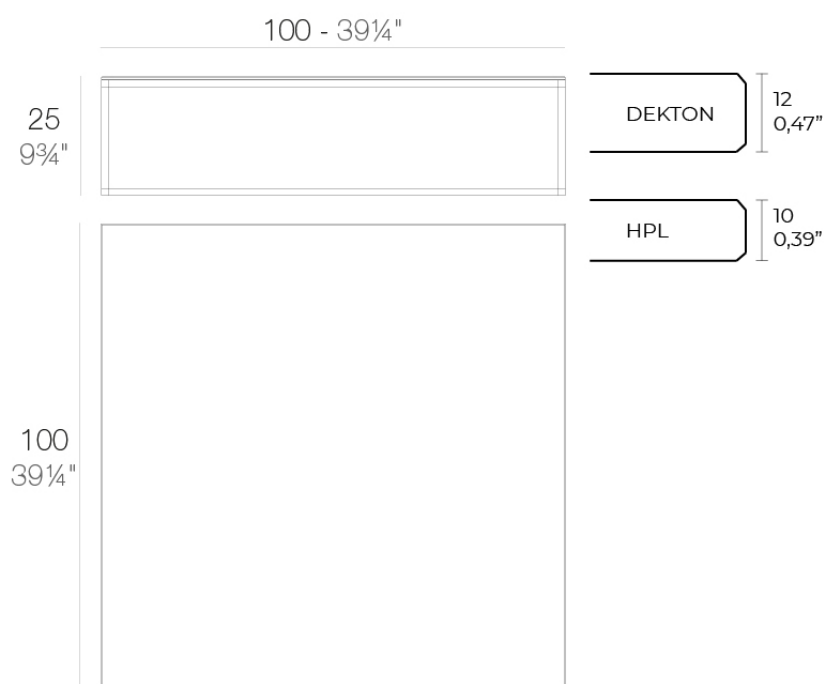

Pixel table 100x100x25

by Ramón Esteve

The Pixel collection, designed by Ramón Esteve for Vondom, transforms the concept of outdoor furniture with its inspiration in the small elements of colour that make up an image. Pixel not only adds style, but also offers infinite configuration possibilities, turning any space into a place of creativity and comfort.

Info

Description

Item suitable for indoor and outdoor use.

Weight: 21.1 Kg

PIXEL Mesa Baja 100x100x25
PIXEL Low Table 39 1/4x39 1/4x9 3/4

Finishes

finishes

ALUMINIUM

ecru(black edge)

black(black edge)

HPL black edge

Solid Core

Ref. VVAR03142

tortora stone

ecru stone

black stone