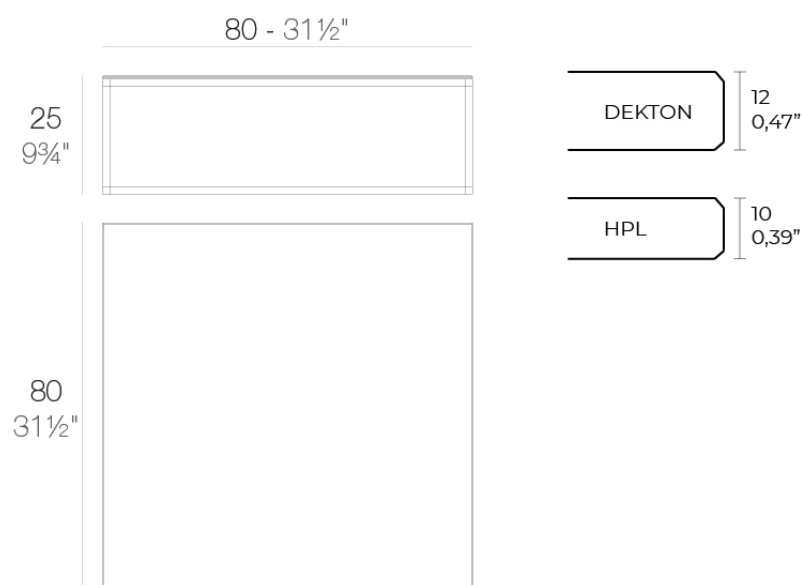

Info

Description

Item suitable for indoor and outdoor use.

Weight: 14.3 Kg

PIXEL Mesa Baja 80x80x25
PIXEL Low Table 31 1/2x31 1/2x9 3/4

Finishes

finishes

ALUMINIUM