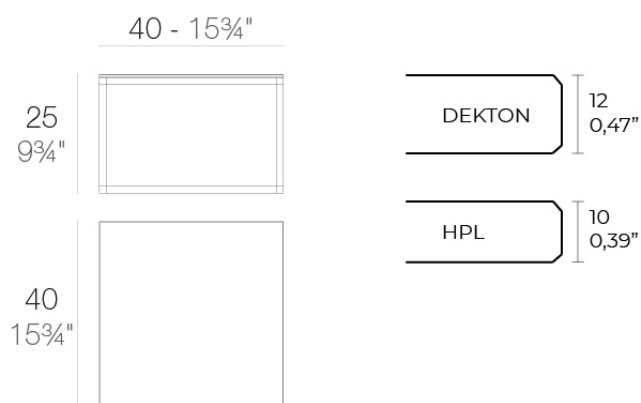

Pixel table 40x40x25

by Ramón Esteve

The Pixel collection, designed by Ramón Esteve for Vondom, transforms the concept of outdoor furniture with its inspiration in the small elements of colour that make up an image. Pixel not only adds style, but also offers infinite configuration possibilities, turning any space into a place of creativity and comfort.

Info

Description

Item suitable for indoor and outdoor use.

Weight: 4.11 Kg

PIXEL Mesa Baja 40x40x25
PIXEL Low Table 15³/₄x15³/₄x9³/₄

Finishes

finishes

ALUMINIUM