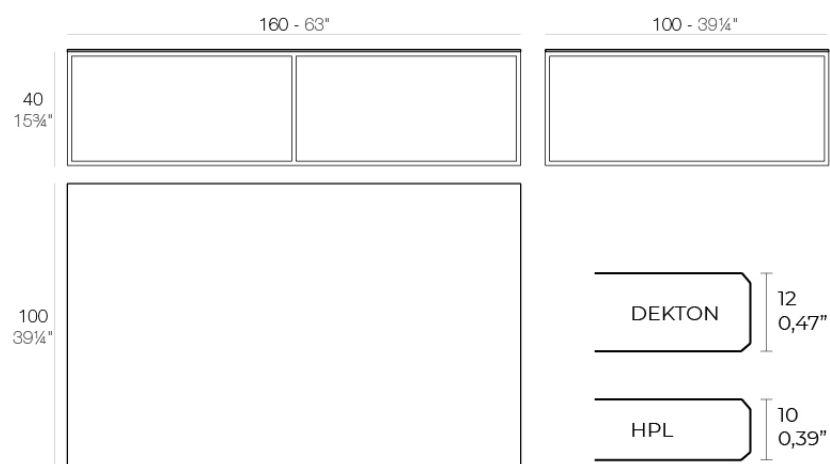

Info

Description

Item suitable for indoor and outdoor use.

Weight: 35.31 Kg

SUAVE Mesa Baja 160x100x40
SUAVE Low Table 63x39 1/4x15 3/4

Finishes

finishes

ALUMINIUM