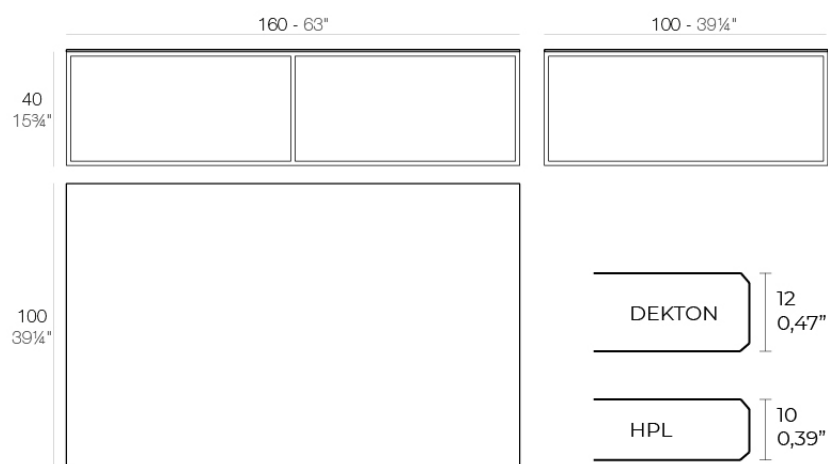

Info

Description

Item suitable for indoor and outdoor use.

Weight: 35.31 Kg

SUAVE Mesa Baja 160x100x40
SUAVE Low Table 63x39 1/4 x 15 3/4

Finishes

finishes

ALUMINIUM