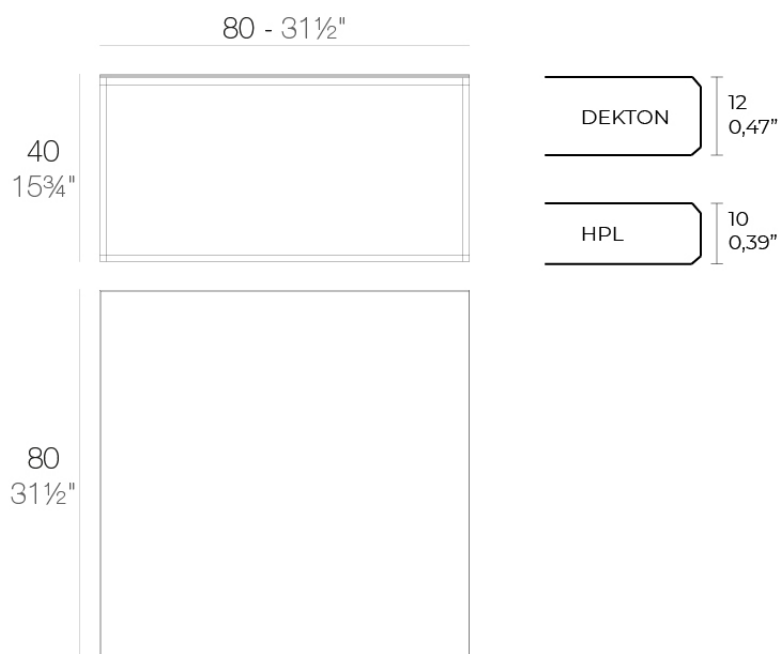

## Suave table 80x80x40

by Marcel Wanders

The Suave in&out furniture collection, designed by Marcel Wanders for Vondom, blurs the boundaries between indoors and outdoors, achieving a superior level of softness, comfort and relaxation. With innovative design and high quality materials, Suave transforms any space into a cosy and elegant oasis.

### Description

Item suitable for indoor and outdoor use.

Weight: 14.82 Kg

SUAVE Mesa Baja 80x80x40  
SUAVE Low Table 31½x31½x15¾