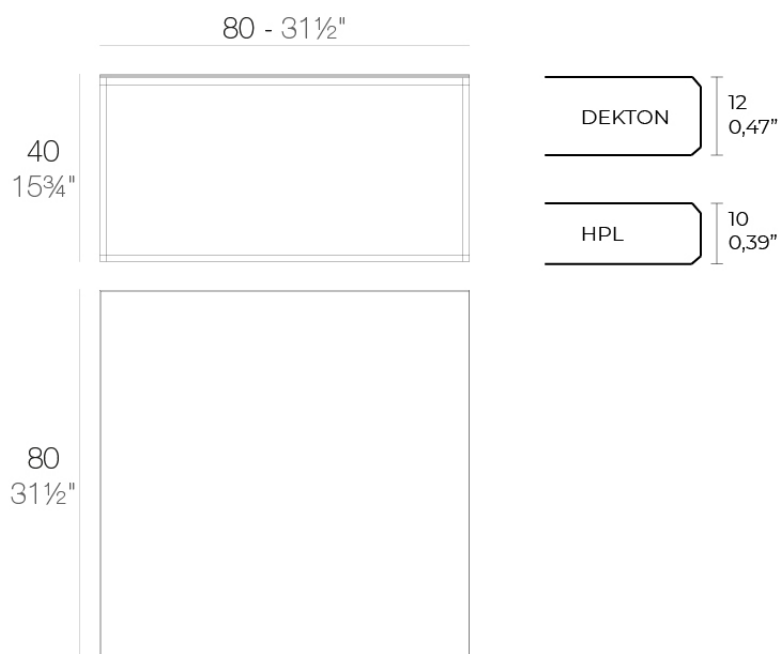

## Suave table 80x80x40

by Marcel Wanders

The Suave in&out furniture collection, designed by Marcel Wanders for Vondom, blurs the boundaries between indoors and outdoors, achieving a superior level of softness, comfort and relaxation. With innovative design and high quality materials, Suave transforms any space into a cosy and elegant oasis.

### Description

Item suitable for indoor and outdoor use.

Weight: 14.82 Kg

SUAVE Mesa Baja 80x80x40  
SUAVE Low Table 31 1/2x31 1/2x15 3/4